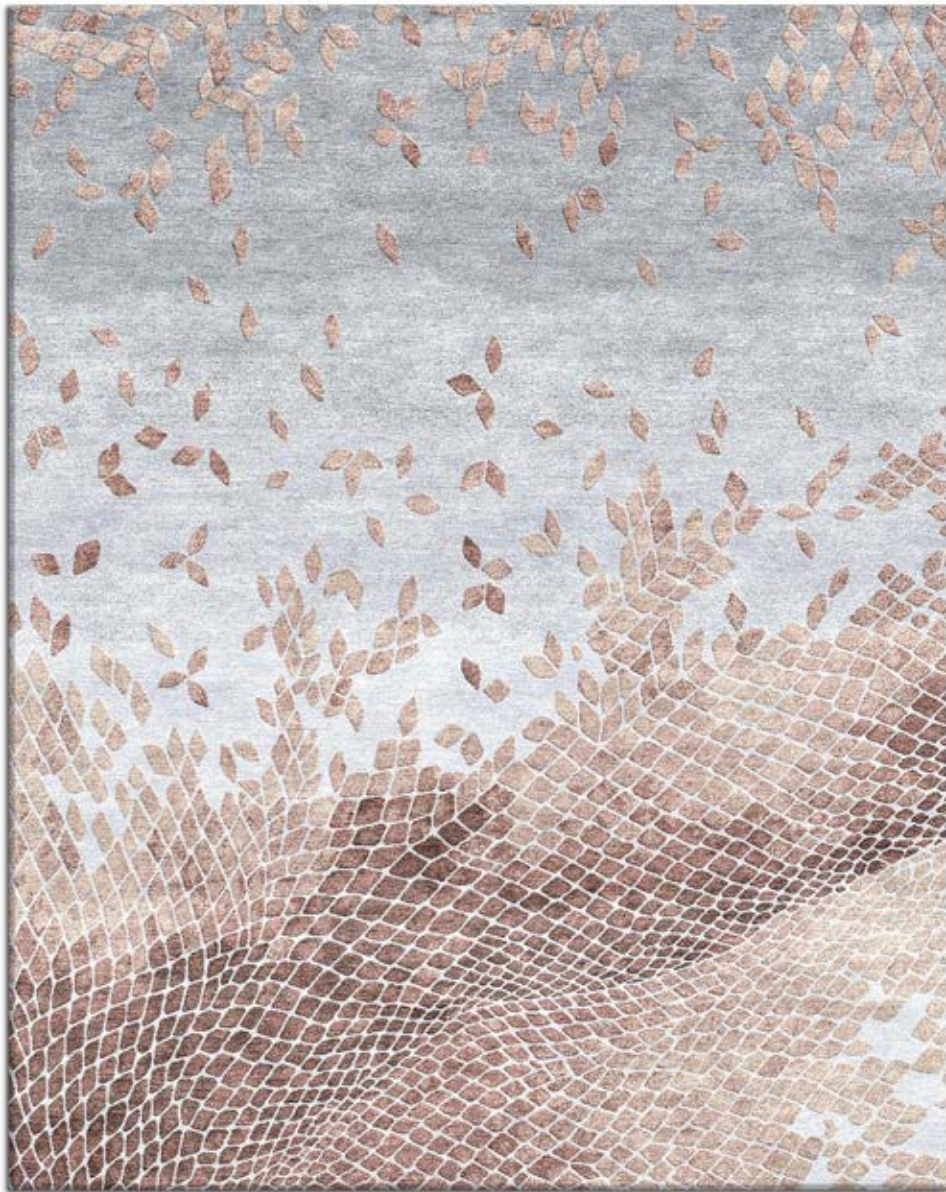

## HALO GOLD

The charm of viewing the Halo rug lies in visually combing its surface. Where an arrangement of lines, all purposefully curved, soon become apparent. A pattern akin to an abundance of scallop shells lying on a seashore in their fluted glory.

## VESPER RUST

Vesper, designed for blissful solitary moments of reflection, comes with rows of peaks and troughs reminiscent of sun-kissed spruce forests that turn snow-clad during winters. Where through the poetry of the seasons is the wonder of time, measured by the journey of light.

## VESPER ASH

Available in 5'.6" x 8', 6' x 9', 8' x 10', 9' x 12', 10' x 14'