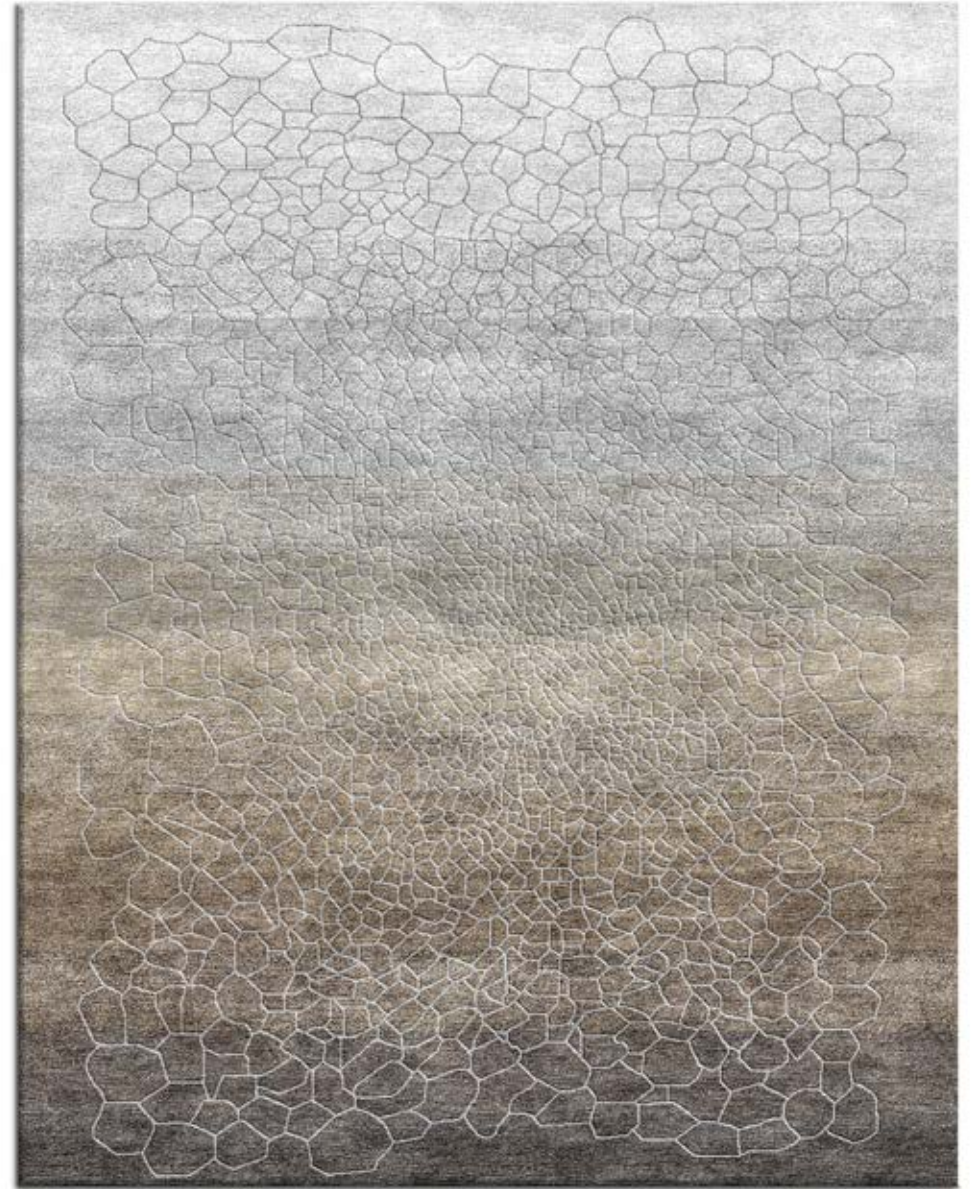

TULLE AMBER

Available in 5'.6" x 8', 6' x 9', 8' x 10', 9' x 12', 10' x 14'